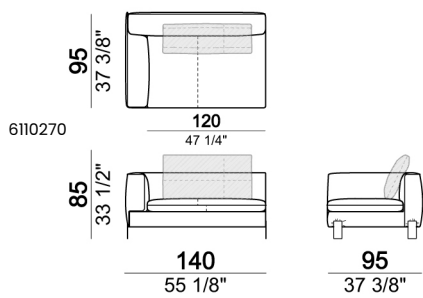

Sofa SLIM

Sofa LARGE

Sofa / corner sofa

Right or left unit / corner unit

Right or left unit LARGE

Unit LARGE with right or left back.

Right or left unit / corner unit with right or left pouf

Unit LARGE with right or left pouf

Central unit

Central unit with right or left pouf

Chaise-longue LARGE with right or left long arm

Dormeuse

Pouf

Back cushion

Composition "A" (left unit 204 cm + dormeuse 95x160 cm + right unit LARGE 234 cm + 4 back cushions 70 cm + 1 back cushion 90 cm)

Composition "B" (dormeuse 95x160 cm + right unit LARGE 234 cm + 2 back cushions 70 cm + 1 back cushion 90 cm)

Composition "D" (left unit LARGE 184 cm + chaise longue LARGE with right long arm 131x160 cm + 1 back cushion 110 cm + 1 back cushion 70 cm)

Composition "I" (right unit 204 cm +
dormeuse 95x160 cm + 3 back cushions 70
cm)

Composition "G" (left corner sofa 278 cm
+ left unit 204 cm + 3 back cushions 70 cm
+ 1 back cushion 90 cm)

Composition "L" (left unit 204 cm + right
unit LARGE 184 cm + 2 back cushions 70
cm + 1 back cushion 110 cm).