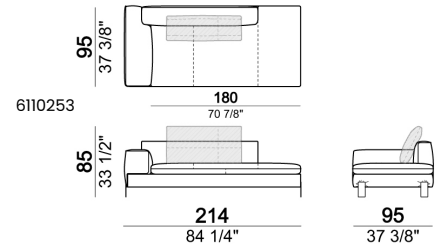

Sofa SLIM

Sofa LARGE

Sofa / corner sofa

Right or left unit / corner unit

Right or left unit LARGE

Unit LARGE with right or left back.

Right or left unit / corner unit with right or left pouf

Unit LARGE with right or left pouf

Central unit

Central unit with right or left pouf

Chaise-longue LARGE with right or left long arm

Dormeuse

Pouf

Back cushion

Composition "A" (left unit 204 cm + dormeuse 95x160 cm + right unit LARGE 234 cm + 4 back cushions 70 cm + 1 back cushion 90 cm)

Composition "B" (dormeuse 95x160 cm + right unit LARGE 234 cm + 2 back cushions 70 cm + 1 back cushion 90 cm)

Composition "D" (left unit LARGE 184 cm + chaise longue LARGE with right long arm 131x160 cm + 1 back cushion 110 cm + 1 back cushion 70 cm)

Composition "I" (right unit 204 cm +
dormeuse 95x160 cm + 3 back cushions 70
cm)

Composition "G" (left corner sofa 278 cm
+ left unit 204 cm + 3 back cushions 70 cm
+ 1 back cushion 90 cm)

Composition "L" (left unit 204 cm + right
unit LARGE 184 cm + 2 back cushions 70
cm + 1 back cushion 110 cm).