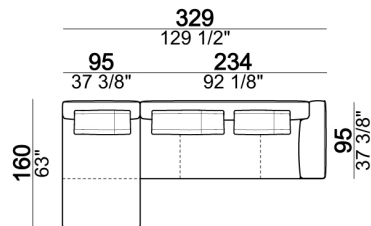

Central unit

Central unit with right or left pouf

Chaise-longue LARGE with right or left long arm

Dormeuse

Pouf

Back cushion

Composition "A" (left unit 204 cm + dormeuse 95x160 cm + right unit LARGE 234 cm + 4 back cushions 70 cm + 1 back cushion 90 cm)

Composition "B" (dormeuse 95x160 cm + right unit LARGE 234 cm + 2 back cushions 70 cm + 1 back cushion 90 cm)

Composition "D" (left unit LARGE 184 cm + chaise longue LARGE with right long arm 131x160 cm + 1 back cushion 110 cm + 1 back cushion 70 cm)

Composition "I" (right unit 204 cm +
dormeuse 95x160 cm + 3 back cushions 70
cm)

Composition "G" (left corner sofa 278 cm
+ left unit 204 cm + 3 back cushions 70 cm
+ 1 back cushion 90 cm)

Composition "L" (left unit 204 cm + right
unit LARGE 184 cm + 2 back cushions 70
cm + 1 back cushion 110 cm).

Composition "E" (left unit 204 + chaise
longue LARGE with right long arm
131x175 cm + 3 back cushions 70 cm)

Composition "H" (left unit LARGE 184
cm + right corner unit 174 cm + central
unit 180 cm with right pouf + 2 back
cushions 110 cm + 1 back cushion 90 cm)