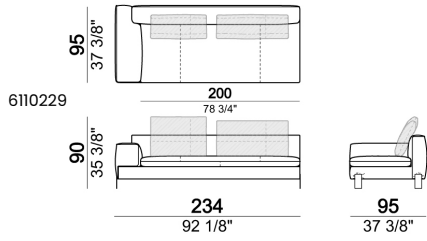

SPRINGING: elastic belts.

SEAT HEIGHT: 42 cm - 45 cm with feet h. 15 cm.

ARM HEIGHT: 57 cm (LARGE); 67 cm (SLIM).

FEET: metal, finishes: black nickel or titanium, or micaceous brown or oxy grey varnished, h.12 cm. On request feet can be supplied 3 cm higher with an extra charge.

Sofa SLIM

Sofa LARGE

Sofa / corner sofa

Right or left unit / corner unit

Right or left unit LARGE

Unit LARGE with right or left back.

Right or left unit / corner unit with right or left pouf

Unit LARGE with right or left pouf

Composition "B" (dormeuse 95x160 cm + right unit LARGE 234 cm + 2 back cushions 70 cm + 1 back cushion 90 cm)

Composition "D" (left unit LARGE 184 cm + chaise longue LARGE with right long arm 131x160 cm + 1 back cushion 110 cm + 1 back cushion 70 cm)

Composition "I" (right unit 204 cm +
dormeuse 95x160 cm + 3 back cushions 70
cm)

Composition "G" (left corner sofa 278 cm
+ left unit 204 cm + 3 back cushions 70 cm
+ 1 back cushion 90 cm)

Composition "L" (left unit 204 cm + right
unit LARGE 184 cm + 2 back cushions 70
cm + 1 back cushion 110 cm).