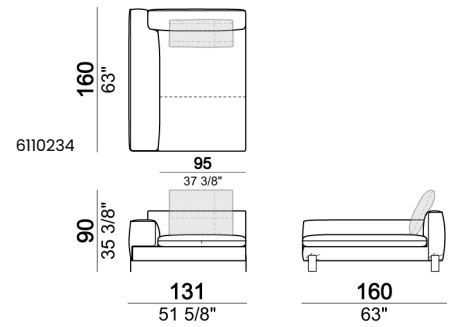

Sofa SLIM

Sofa LARGE

Sofa / corner sofa

Right or left unit / corner unit

Right or left unit LARGE

Unit LARGE with right or left back.

Right or left unit / corner unit with right or left pouf

Unit LARGE with right or left pouf

Central unit

Central unit with right or left pouf

Chaise-longue LARGE with right or left long arm

Dormeuse

Pouf

Back cushion

Composition "A" (left unit 204 cm + dormeuse 95x160 cm + right unit LARGE 234 cm + 4 back cushions 70 cm + 1 back cushion 90 cm)

Composition "B" (dormeuse 95x160 cm + right unit LARGE 234 cm + 2 back cushions 70 cm + 1 back cushion 90 cm)

Composition "D" (left unit LARGE 184 cm + chaise longue LARGE with right long arm 131x160 cm + 1 back cushion 110 cm + 1 back cushion 70 cm)

Composition "I" (right unit 204 cm +
dormeuse 95x160 cm + 3 back cushions 70
cm)

Composition "G" (left corner sofa 278 cm
+ left unit 204 cm + 3 back cushions 70 cm
+ 1 back cushion 90 cm)

Composition "L" (left unit 204 cm + right
unit LARGE 184 cm + 2 back cushions 70
cm + 1 back cushion 110 cm).