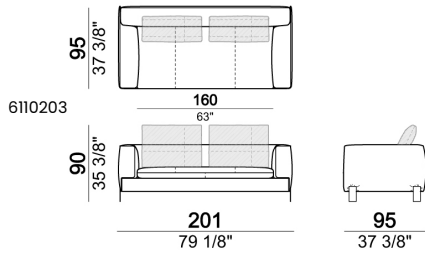

Sofa / corner sofa SLIM