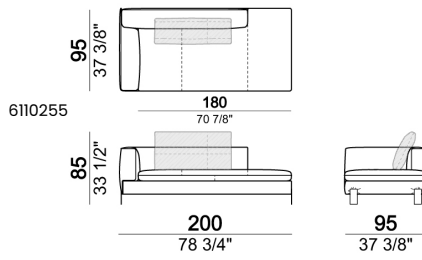

Sofa SLIM

Sofa LARGE

Sofa / corner sofa

Right or left unit / corner unit

Right or left unit LARGE

Unit LARGE with right or left back.

Right or left unit / corner unit with right or left pouf

Unit LARGE with right or left pouf

Central unit

Central unit with right or left pouf

Chaise-longue LARGE with right or left long arm

Dormeuse

Pouf

Back cushion

Composition "A" (left unit 204 cm + dormeuse 95x160 cm + right unit LARGE 234 cm + 4 back cushions 70 cm + 1 back cushion 90 cm)

Composition "B" (dormeuse 95x160 cm + right unit LARGE 234 cm + 2 back cushions 70 cm + 1 back cushion 90 cm)

Composition "D" (left unit LARGE 184 cm + chaise longue LARGE with right long arm 131x160 cm + 1 back cushion 110 cm + 1 back cushion 70 cm)

Composition "I" (right unit 204 cm +
dormeuse 95x160 cm + 3 back cushions 70
cm)

Composition "G" (left corner sofa 278 cm
+ left unit 204 cm + 3 back cushions 70 cm
+ 1 back cushion 90 cm)

Composition "L" (left unit 204 cm + right
unit LARGE 184 cm + 2 back cushions 70
cm + 1 back cushion 110 cm).