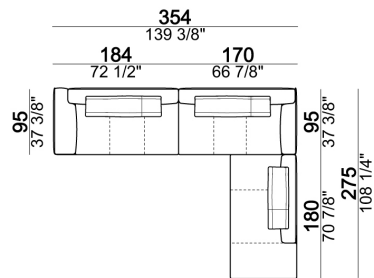

Composition "B" (dormeuse 95x160 cm + right unit LARGE 234 cm + 2 back cushions 70 cm + 1 back cushion 90 cm)

Composition "D" (left unit LARGE 184 cm + chaise longue LARGE with right long arm 131x160 cm + 1 back cushion 110 cm + 1 back cushion 70 cm)

Composition "I" (right unit 204 cm +
dormeuse 95x160 cm + 3 back cushions 70
cm)

Composition "G" (left corner sofa 278 cm
+ left unit 204 cm + 3 back cushions 70 cm
+ 1 back cushion 90 cm)

Composition "L" (left unit 204 cm + right
unit LARGE 184 cm + 2 back cushions 70
cm + 1 back cushion 110 cm).

Composition "E" (left unit 204 + chaise
longue LARGE with right long arm
131x175 cm + 3 back cushions 70 cm)

Composition "H" (left unit LARGE 184
cm + right corner unit 174 cm + central
unit 180 cm with right pouf + 2 back
cushions 110 cm + 1 back cushion 90 cm)

Composition "F" (left unit 204 cm +
chaise longue LARGE with right long arm
131x175 cm + 3 back cushions 70 cm).