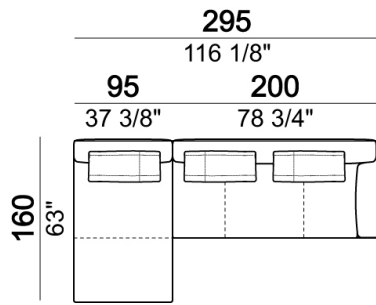

Central unit

Central unit with right or left pouf

Chaise-longue LARGE with right or left long arm

Dormeuse

Pouf

Back cushion

Composition "A" (left unit 204 cm + dormeuse 95x160 cm + right unit LARGE 234 cm + 4 back cushions 70 cm + 1 back cushion 90 cm)

Composition "B" (dormeuse 95x160 cm + right unit LARGE 234 cm + 2 back cushions 70 cm + 1 back cushion 90 cm)

Composition "D" (left unit LARGE 184 cm + chaise longue LARGE with right long arm 131x160 cm + 1 back cushion 110 cm + 1 back cushion 70 cm)

Composition "I" (right unit 204 cm +
dormeuse 95x160 cm + 3 back cushions 70
cm)

Composition "G" (left corner sofa 278 cm
+ left unit 204 cm + 3 back cushions 70 cm
+ 1 back cushion 90 cm)

Composition "L" (left unit 204 cm + right
unit LARGE 184 cm + 2 back cushions 70
cm + 1 back cushion 110 cm).

Composition "E" (left unit 204 + chaise
longue LARGE with right long arm
131x175 cm + 3 back cushions 70 cm)

Composition "H" (left unit LARGE 184
cm + right corner unit 174 cm + central
unit 180 cm with right pouf + 2 back
cushions 110 cm + 1 back cushion 90 cm)