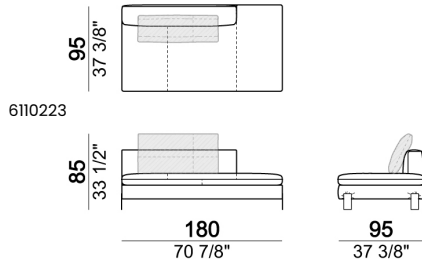

Central unit with right or left pouf