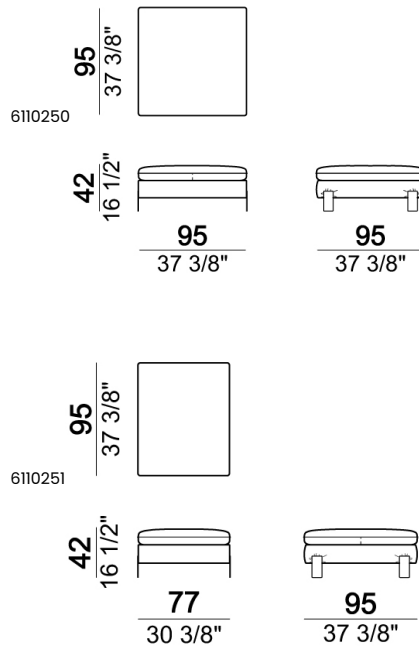

Central unit

Central unit with right or left pouf

Chaise-longue LARGE with right or left long arm

Dormeuse

Pouf

Back cushion

Composition "A" (left unit 204 cm + dormeuse 95x160 cm + right unit LARGE 234 cm + 4 back cushions 70 cm + 1 back cushion 90 cm)

Composition "B" (dormeuse 95x160 cm + right unit LARGE 234 cm + 2 back cushions 70 cm + 1 back cushion 90 cm)

Composition "D" (left unit LARGE 184 cm + chaise longue LARGE with right long arm 131x160 cm + 1 back cushion 110 cm + 1 back cushion 70 cm)

Composition "I" (right unit 204 cm +
dormeuse 95x160 cm + 3 back cushions 70
cm)

Composition "G" (left corner sofa 278 cm
+ left unit 204 cm + 3 back cushions 70 cm
+ 1 back cushion 90 cm)

Composition "L" (left unit 204 cm + right
unit LARGE 184 cm + 2 back cushions 70
cm + 1 back cushion 110 cm).

Composition "E" (left unit 204 + chaise
longue LARGE with right long arm
131x175 cm + 3 back cushions 70 cm)

Composition "H" (left unit LARGE 184
cm + right corner unit 174 cm + central
unit 180 cm with right pouf + 2 back
cushions 110 cm + 1 back cushion 90 cm)