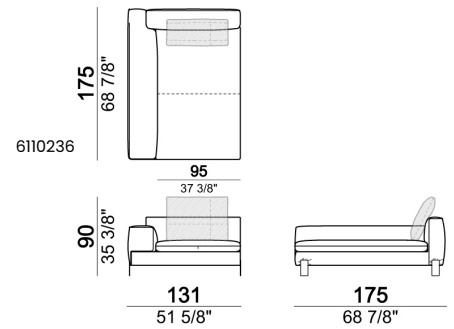

Sofa SLIM

Sofa LARGE

Sofa / corner sofa

Right or left unit / corner unit

Right or left unit LARGE

Unit LARGE with right or left back.

Right or left unit / corner unit with right or left pouf

Unit LARGE with right or left pouf

Central unit

Central unit with right or left pouf

Chaise-longue LARGE with right or left long arm

Dormeuse

Pouf

Back cushion

Composition "A" (left unit 204 cm + dormeuse 95x160 cm + right unit LARGE 234 cm + 4 back cushions 70 cm + 1 back cushion 90 cm)

Composition "B" (dormeuse 95x160 cm + right unit LARGE 234 cm + 2 back cushions 70 cm + 1 back cushion 90 cm)

Composition "D" (left unit LARGE 184 cm + chaise longue LARGE with right long arm 131x160 cm + 1 back cushion 110 cm + 1 back cushion 70 cm)

Composition "I" (right unit 204 cm +
dormeuse 95x160 cm + 3 back cushions 70
cm)

Composition "G" (left corner sofa 278 cm
+ left unit 204 cm + 3 back cushions 70 cm
+ 1 back cushion 90 cm)

Composition "L" (left unit 204 cm + right
unit LARGE 184 cm + 2 back cushions 70
cm + 1 back cushion 110 cm).