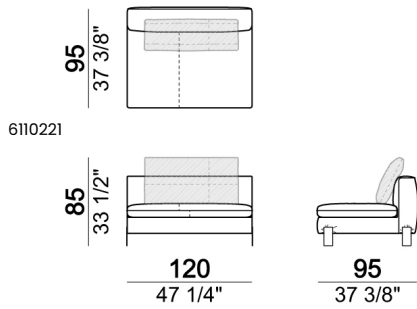

Sofa SLIM

Sofa LARGE

Sofa / corner sofa

Right or left unit / corner unit

Right or left unit LARGE

Unit LARGE with right or left back.

Right or left unit / corner unit with right or left pouf

Unit LARGE with right or left pouf

Central unit

Central unit with right or left pouf

Chaise-longue LARGE with right or left long arm

Dormeuse

Pouf

Back cushion

Composition "A" (left unit 204 cm + dormeuse 95x160 cm + right unit LARGE 234 cm + 4 back cushions 70 cm + 1 back cushion 90 cm)

Composition "B" (dormeuse 95x160 cm + right unit LARGE 234 cm + 2 back cushions 70 cm + 1 back cushion 90 cm)

Composition "D" (left unit LARGE 184 cm + chaise longue LARGE with right long arm 131x160 cm + 1 back cushion 110 cm + 1 back cushion 70 cm)

Composition "I" (right unit 204 cm +
dormeuse 95x160 cm + 3 back cushions 70
cm)

Composition "G" (left corner sofa 278 cm
+ left unit 204 cm + 3 back cushions 70 cm
+ 1 back cushion 90 cm)

Composition "L" (left unit 204 cm + right
unit LARGE 184 cm + 2 back cushions 70
cm + 1 back cushion 110 cm).