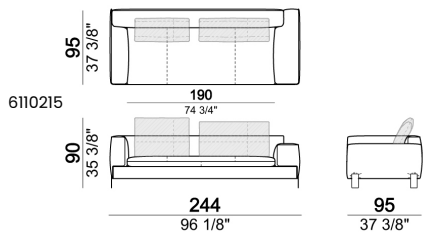

SPRINGING: elastic belts.

SEAT HEIGHT: 42 cm - 45 cm with feet h. 15 cm.

ARM HEIGHT: 57 cm (LARGE); 67 cm (SLIM).

FEET: metal, finishes: black nickel or titanium, or micaceous brown or oxy grey varnished, h.12 cm. On request feet can be supplied 3 cm higher with an extra charge.

ATTENTION: Back cushions are not included in the prices but they are required. The dimensions indicated are just a suggestion, they can be changed according to the client's taste.

Sofa / corner sofa SLIM

Sofa SLIM

Sofa LARGE

Sofa / corner sofa

Right or left unit / corner unit

Right or left unit LARGE

Unit LARGE with right or left back.

Right or left unit / corner unit with right or left pouf

Unit LARGE with right or left pouf

Composition "I" (right unit 204 cm +
dormeuse 95x160 cm + 3 back cushions 70
cm)

Composition "G" (left corner sofa 278 cm
+ left unit 204 cm + 3 back cushions 70 cm
+ 1 back cushion 90 cm)

Composition "L" (left unit 204 cm + right
unit LARGE 184 cm + 2 back cushions 70
cm + 1 back cushion 110 cm).