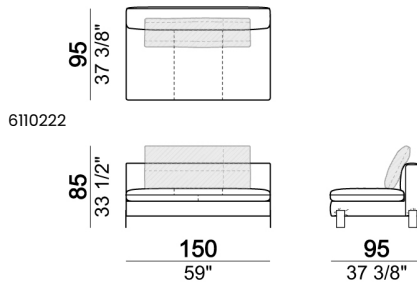

Sofa SLIM

Sofa LARGE

Sofa / corner sofa

Right or left unit / corner unit

Right or left unit LARGE

Unit LARGE with right or left back.

Right or left unit / corner unit with right or left pouf

Unit LARGE with right or left pouf

Central unit

Central unit with right or left pouf

Chaise-longue LARGE with right or left long arm

Dormeuse

Pouf

Back cushion

Composition "A" (left unit 204 cm + dormeuse 95x160 cm + right unit LARGE 234 cm + 4 back cushions 70 cm + 1 back cushion 90 cm)

Composition "B" (dormeuse 95x160 cm + right unit LARGE 234 cm + 2 back cushions 70 cm + 1 back cushion 90 cm)

Composition "D" (left unit LARGE 184 cm + chaise longue LARGE with right long arm 131x160 cm + 1 back cushion 110 cm + 1 back cushion 70 cm)

Composition "I" (right unit 204 cm +
dormeuse 95x160 cm + 3 back cushions 70
cm)

Composition "G" (left corner sofa 278 cm
+ left unit 204 cm + 3 back cushions 70 cm
+ 1 back cushion 90 cm)

Composition "L" (left unit 204 cm + right
unit LARGE 184 cm + 2 back cushions 70
cm + 1 back cushion 110 cm).