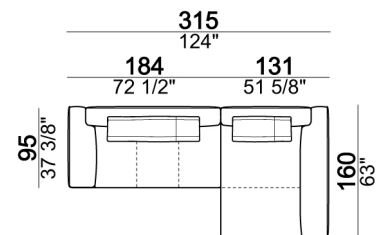

Central unit

Central unit with right or left pouf

Chaise-longue LARGE with right or left long arm

Dormeuse

Pouf

Back cushion

Composition "A" (left unit 204 cm + dormeuse 95x160 cm + right unit LARGE 234 cm + 4 back cushions 70 cm + 1 back cushion 90 cm)

Composition "B" (dormeuse 95x160 cm + right unit LARGE 234 cm + 2 back cushions 70 cm + 1 back cushion 90 cm)

Composition "D" (left unit LARGE 184 cm + chaise longue LARGE with right long arm 131x160 cm + 1 back cushion 110 cm + 1 back cushion 70 cm)

Composition "I" (right unit 204 cm +
dormeuse 95x160 cm + 3 back cushions 70
cm)

Composition "G" (left corner sofa 278 cm
+ left unit 204 cm + 3 back cushions 70 cm
+ 1 back cushion 90 cm)

Composition "L" (left unit 204 cm + right
unit LARGE 184 cm + 2 back cushions 70
cm + 1 back cushion 110 cm).

Composition "E" (left unit 204 + chaise
longue LARGE with right long arm
131x175 cm + 3 back cushions 70 cm)

Composition "H" (left unit LARGE 184
cm + right corner unit 174 cm + central
unit 180 cm with right pouf + 2 back
cushions 110 cm + 1 back cushion 90 cm)