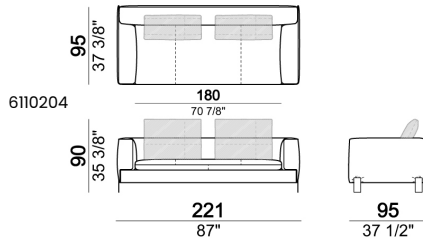

Sofa / corner sofa SLIM

Sofa SLIM

Sofa LARGE

Sofa / corner sofa

Right or left unit / corner unit

Right or left unit LARGE