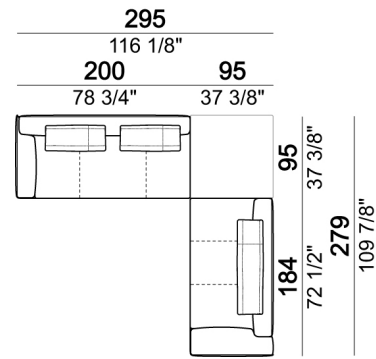

Composition "B" (dormeuse 95x160 cm + right unit LARGE 234 cm + 2 back cushions 70 cm + 1 back cushion 90 cm)

Composition "D" (left unit LARGE 184 cm + chaise longue LARGE with right long arm 131x160 cm + 1 back cushion 110 cm + 1 back cushion 70 cm)

Composition "I" (right unit 204 cm +
dormeuse 95x160 cm + 3 back cushions 70
cm)

Composition "G" (left corner sofa 278 cm
+ left unit 204 cm + 3 back cushions 70 cm
+ 1 back cushion 90 cm)

Composition "L" (left unit 204 cm + right
unit LARGE 184 cm + 2 back cushions 70
cm + 1 back cushion 110 cm).

Composition "E" (left unit 204 + chaise
longue LARGE with right long arm
131x175 cm + 3 back cushions 70 cm)

Composition "H" (left unit LARGE 184
cm + right corner unit 174 cm + central
unit 180 cm with right pouf + 2 back
cushions 110 cm + 1 back cushion 90 cm)

Composition "F" (left unit 204 cm +
chaise longue LARGE with right long arm
131x175 cm + 3 back cushions 70 cm).