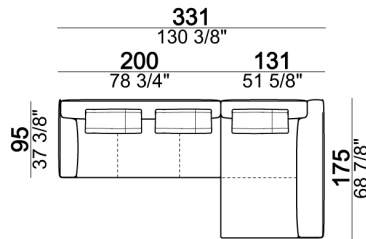

Composition "B" (dormeuse 95x160 cm + right unit LARGE 234 cm + 2 back cushions 70 cm + 1 back cushion 90 cm)

Composition "D" (left unit LARGE 184 cm + chaise longue LARGE with right long arm 131x160 cm + 1 back cushion 110 cm + 1 back cushion 70 cm)

Composition "I" (right unit 204 cm +
dormeuse 95x160 cm + 3 back cushions 70
cm)

Composition "G" (left corner sofa 278 cm
+ left unit 204 cm + 3 back cushions 70 cm
+ 1 back cushion 90 cm)

Composition "L" (left unit 204 cm + right
unit LARGE 184 cm + 2 back cushions 70
cm + 1 back cushion 110 cm).

Composition "E" (left unit 204 + chaise
longue LARGE with right long arm
131x175 cm + 3 back cushions 70 cm)

Composition "H" (left unit LARGE 184
cm + right corner unit 174 cm + central
unit 180 cm with right pouf + 2 back
cushions 110 cm + 1 back cushion 90 cm)

Composition "F" (left unit 204 cm +
chaise longue LARGE with right long arm
131x175 cm + 3 back cushions 70 cm).