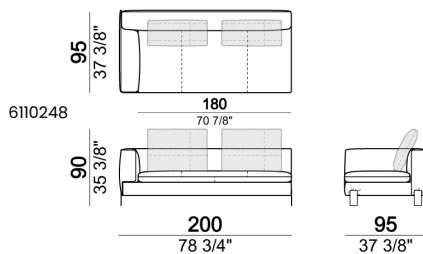

Sofa SLIM

Sofa LARGE

Sofa / corner sofa

Right or left unit / corner unit

Right or left unit LARGE

Unit LARGE with right or left back.

Right or left unit / corner unit with right or left pouf

Unit LARGE with right or left pouf

Central unit

Central unit with right or left pouf

Chaise-longue LARGE with right or left long arm

Dormeuse

Pouf

Back cushion

Composition "A" (left unit 204 cm + dormeuse 95x160 cm + right unit LARGE 234 cm + 4 back cushions 70 cm + 1 back cushion 90 cm)

Composition "B" (dormeuse 95x160 cm + right unit LARGE 234 cm + 2 back cushions 70 cm + 1 back cushion 90 cm)

Composition "D" (left unit LARGE 184 cm + chaise longue LARGE with right long arm 131x160 cm + 1 back cushion 110 cm + 1 back cushion 70 cm)

Composition "I" (right unit 204 cm +
dormeuse 95x160 cm + 3 back cushions 70
cm)

Composition "G" (left corner sofa 278 cm
+ left unit 204 cm + 3 back cushions 70 cm
+ 1 back cushion 90 cm)

Composition "L" (left unit 204 cm + right
unit LARGE 184 cm + 2 back cushions 70
cm + 1 back cushion 110 cm).