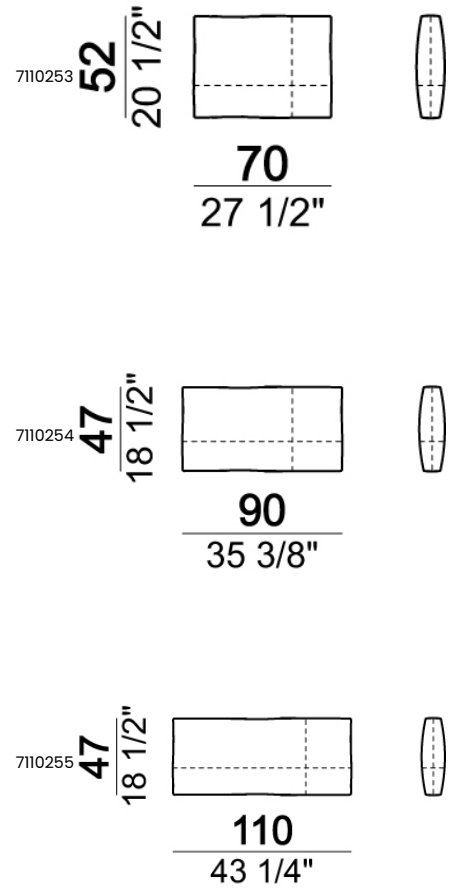

Central unit

Central unit with right or left pouf

Chaise-longue LARGE with right or left long arm

Dormeuse

Pouf

Back cushion

Composition "A" (left unit 204 cm + dormeuse 95x160 cm + right unit LARGE 234 cm + 4 back cushions 70 cm + 1 back cushion 90 cm)

Composition "B" (dormeuse 95x160 cm + right unit LARGE 234 cm + 2 back cushions 70 cm + 1 back cushion 90 cm)

Composition "D" (left unit LARGE 184 cm + chaise longue LARGE with right long arm 131x160 cm + 1 back cushion 110 cm + 1 back cushion 70 cm)

Composition "I" (right unit 204 cm +
dormeuse 95x160 cm + 3 back cushions 70
cm)

Composition "G" (left corner sofa 278 cm
+ left unit 204 cm + 3 back cushions 70 cm
+ 1 back cushion 90 cm)

Composition "L" (left unit 204 cm + right
unit LARGE 184 cm + 2 back cushions 70
cm + 1 back cushion 110 cm).

Composition "E" (left unit 204 + chaise
longue LARGE with right long arm
131x175 cm + 3 back cushions 70 cm)

Composition "H" (left unit LARGE 184
cm + right corner unit 174 cm + central
unit 180 cm with right pouf + 2 back
cushions 110 cm + 1 back cushion 90 cm)