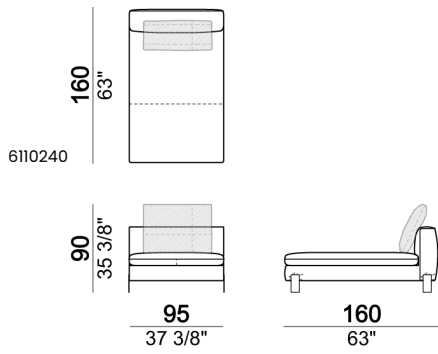

Central unit

Central unit with right or left pouf

Chaise-longue LARGE with right or left long arm

Dormeuse

Pouf

Back cushion

Composition "A" (left unit 204 cm + dormeuse 95x160 cm + right unit LARGE 234 cm + 4 back cushions 70 cm + 1 back cushion 90 cm)

Composition "B" (dormeuse 95x160 cm + right unit LARGE 234 cm + 2 back cushions 70 cm + 1 back cushion 90 cm)

Composition "D" (left unit LARGE 184 cm + chaise longue LARGE with right long arm 131x160 cm + 1 back cushion 110 cm + 1 back cushion 70 cm)

Composition "I" (right unit 204 cm +
dormeuse 95x160 cm + 3 back cushions 70
cm)

Composition "G" (left corner sofa 278 cm
+ left unit 204 cm + 3 back cushions 70 cm
+ 1 back cushion 90 cm)

Composition "L" (left unit 204 cm + right
unit LARGE 184 cm + 2 back cushions 70
cm + 1 back cushion 110 cm).

Composition "E" (left unit 204 + chaise
longue LARGE with right long arm
131x175 cm + 3 back cushions 70 cm)

Composition "H" (left unit LARGE 184
cm + right corner unit 174 cm + central
unit 180 cm with right pouf + 2 back
cushions 110 cm + 1 back cushion 90 cm)