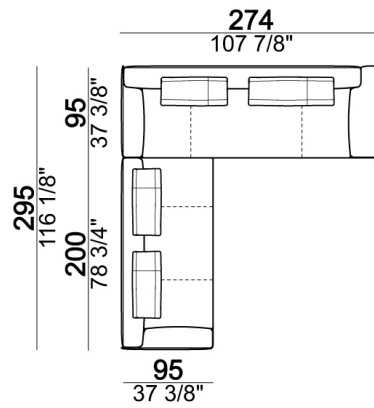

Composition "B" (dormeuse 95x160 cm + right unit LARGE 234 cm + 2 back cushions 70 cm + 1 back cushion 90 cm)

Composition "D" (left unit LARGE 184 cm + chaise longue LARGE with right long arm 131x160 cm + 1 back cushion 110 cm + 1 back cushion 70 cm)

Composition "I" (right unit 204 cm +
dormeuse 95x160 cm + 3 back cushions 70
cm)

Composition "G" (left corner sofa 278 cm
+ left unit 204 cm + 3 back cushions 70 cm
+ 1 back cushion 90 cm)

Composition "L" (left unit 204 cm + right
unit LARGE 184 cm + 2 back cushions 70
cm + 1 back cushion 110 cm).

Composition "E" (left unit 204 + chaise
longue LARGE with right long arm
131x175 cm + 3 back cushions 70 cm)

Composition "H" (left unit LARGE 184
cm + right corner unit 174 cm + central
unit 180 cm with right pouf + 2 back
cushions 110 cm + 1 back cushion 90 cm)

Composition "F" (left unit 204 cm +
chaise longue LARGE with right long arm
131x175 cm + 3 back cushions 70 cm).