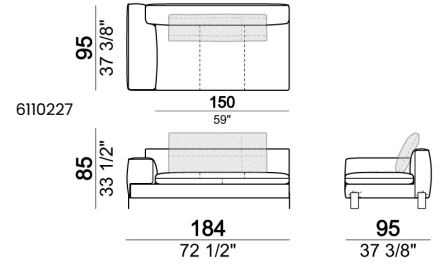

Sofa SLIM

Sofa LARGE

Sofa / corner sofa

Right or left unit / corner unit

Right or left unit LARGE

Unit LARGE with right or left back.

Right or left unit / corner unit with right or left pouf

Unit LARGE with right or left pouf

Central unit

Central unit with right or left pouf

Chaise-longue LARGE with right or left long arm

Dormeuse

Pouf

Back cushion

Composition "A" (left unit 204 cm + dormeuse 95x160 cm + right unit LARGE 234 cm + 4 back cushions 70 cm + 1 back cushion 90 cm)

Composition "B" (dormeuse 95x160 cm + right unit LARGE 234 cm + 2 back cushions 70 cm + 1 back cushion 90 cm)

Composition "D" (left unit LARGE 184 cm + chaise longue LARGE with right long arm 131x160 cm + 1 back cushion 110 cm + 1 back cushion 70 cm)

Composition "I" (right unit 204 cm +
dormeuse 95x160 cm + 3 back cushions 70
cm)

Composition "G" (left corner sofa 278 cm
+ left unit 204 cm + 3 back cushions 70 cm
+ 1 back cushion 90 cm)

Composition "L" (left unit 204 cm + right
unit LARGE 184 cm + 2 back cushions 70
cm + 1 back cushion 110 cm).