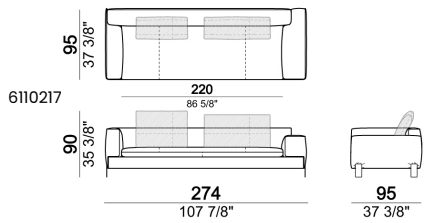

SPRINGING: elastic belts.

SEAT HEIGHT: 42 cm - 45 cm with feet h. 15 cm.

ARM HEIGHT: 57 cm (LARGE); 67 cm (SLIM).

FEET: metal, finishes: black nickel or titanium, or micaceous brown or oxy grey varnished, h.12 cm. On request feet can be supplied 3 cm higher with an extra charge.

ATTENTION: Back cushions are not included in the prices but they are required. The dimensions indicated are just a suggestion, they can be changed according to the client's taste.

Sofa / corner sofa SLIM

Sofa SLIM

Sofa LARGE

Sofa / corner sofa

Right or left unit / corner unit

Right or left unit LARGE

Unit LARGE with right or left back.

Right or left unit / corner unit with right or left pouf

Unit LARGE with right or left pouf

Composition "I" (right unit 204 cm +
dormeuse 95x160 cm + 3 back cushions 70
cm)

Composition "G" (left corner sofa 278 cm
+ left unit 204 cm + 3 back cushions 70 cm
+ 1 back cushion 90 cm)

Composition "L" (left unit 204 cm + right
unit LARGE 184 cm + 2 back cushions 70
cm + 1 back cushion 110 cm).