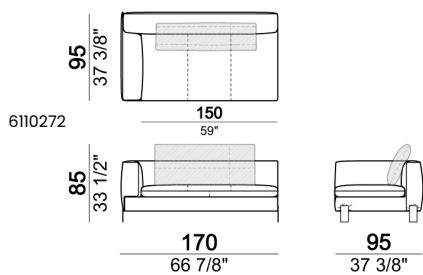

Sofa SLIM

Sofa LARGE

Sofa / corner sofa

Right or left unit / corner unit

Right or left unit LARGE

Unit LARGE with right or left back.

Right or left unit / corner unit with right or left pouf

Unit LARGE with right or left pouf

Central unit

Central unit with right or left pouf

Chaise-longue LARGE with right or left long arm

Dormeuse

Pouf

Back cushion

Composition "A" (left unit 204 cm + dormeuse 95x160 cm + right unit LARGE 234 cm + 4 back cushions 70 cm + 1 back cushion 90 cm)

Composition "B" (dormeuse 95x160 cm + right unit LARGE 234 cm + 2 back cushions 70 cm + 1 back cushion 90 cm)

Composition "D" (left unit LARGE 184 cm + chaise longue LARGE with right long arm 131x160 cm + 1 back cushion 110 cm + 1 back cushion 70 cm)

Composition "I" (right unit 204 cm +
dormeuse 95x160 cm + 3 back cushions 70
cm)

Composition "G" (left corner sofa 278 cm
+ left unit 204 cm + 3 back cushions 70 cm
+ 1 back cushion 90 cm)

Composition "L" (left unit 204 cm + right
unit LARGE 184 cm + 2 back cushions 70
cm + 1 back cushion 110 cm).