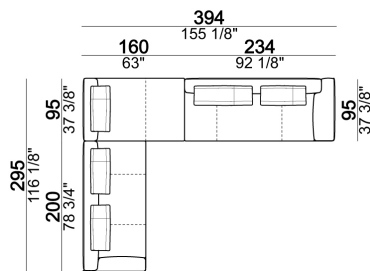

Central unit

Central unit with right or left pouf

Chaise-longue LARGE with right or left long arm

Dormeuse

Pouf

Back cushion

Composition "A" (left unit 204 cm + dormeuse 95x160 cm + right unit LARGE 234 cm + 4 back cushions 70 cm + 1 back cushion 90 cm)

Composition "B" (dormeuse 95x160 cm + right unit LARGE 234 cm + 2 back cushions 70 cm + 1 back cushion 90 cm)

Composition "D" (left unit LARGE 184 cm + chaise longue LARGE with right long arm 131x160 cm + 1 back cushion 110 cm + 1 back cushion 70 cm)

Composition "I" (right unit 204 cm +
dormeuse 95x160 cm + 3 back cushions 70
cm)

Composition "G" (left corner sofa 278 cm
+ left unit 204 cm + 3 back cushions 70 cm
+ 1 back cushion 90 cm)

Composition "L" (left unit 204 cm + right
unit LARGE 184 cm + 2 back cushions 70
cm + 1 back cushion 110 cm).

Composition "E" (left unit 204 + chaise
longue LARGE with right long arm
131x175 cm + 3 back cushions 70 cm)

Composition "H" (left unit LARGE 184
cm + right corner unit 174 cm + central
unit 180 cm with right pouf + 2 back
cushions 110 cm + 1 back cushion 90 cm)