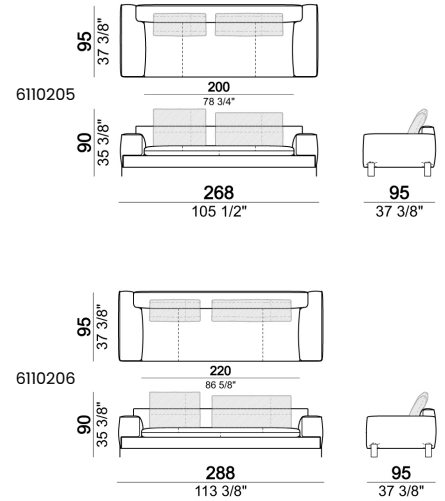

Sofa / corner sofa SLIM

Sofa SLIM

Sofa LARGE

Sofa / corner sofa

Right or left unit / corner unit

Right or left unit LARGE