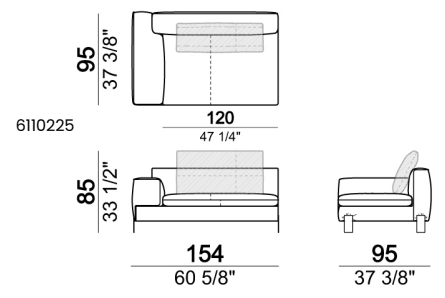

Sofa SLIM

Sofa LARGE

Sofa / corner sofa

Right or left unit / corner unit

Right or left unit LARGE

Unit LARGE with right or left back.

Right or left unit / corner unit with right or left pouf

Unit LARGE with right or left pouf

Central unit

Central unit with right or left pouf

Chaise-longue LARGE with right or left long arm

Dormeuse

Pouf

Back cushion

Composition "A" (left unit 204 cm + dormeuse 95x160 cm + right unit LARGE 234 cm + 4 back cushions 70 cm + 1 back cushion 90 cm)

Composition "B" (dormeuse 95x160 cm + right unit LARGE 234 cm + 2 back cushions 70 cm + 1 back cushion 90 cm)

Composition "D" (left unit LARGE 184 cm + chaise longue LARGE with right long arm 131x160 cm + 1 back cushion 110 cm + 1 back cushion 70 cm)

Composition "I" (right unit 204 cm +
dormeuse 95x160 cm + 3 back cushions 70
cm)

Composition "G" (left corner sofa 278 cm
+ left unit 204 cm + 3 back cushions 70 cm
+ 1 back cushion 90 cm)

Composition "L" (left unit 204 cm + right
unit LARGE 184 cm + 2 back cushions 70
cm + 1 back cushion 110 cm).