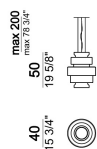

Suspension

6502901