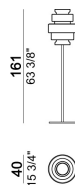

Floor lamp

6502902