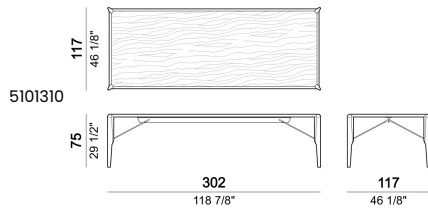

Dining table

Drawer

5101350