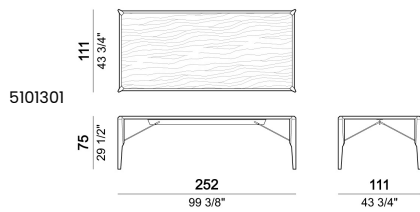

Dining table

Drawer

5101350