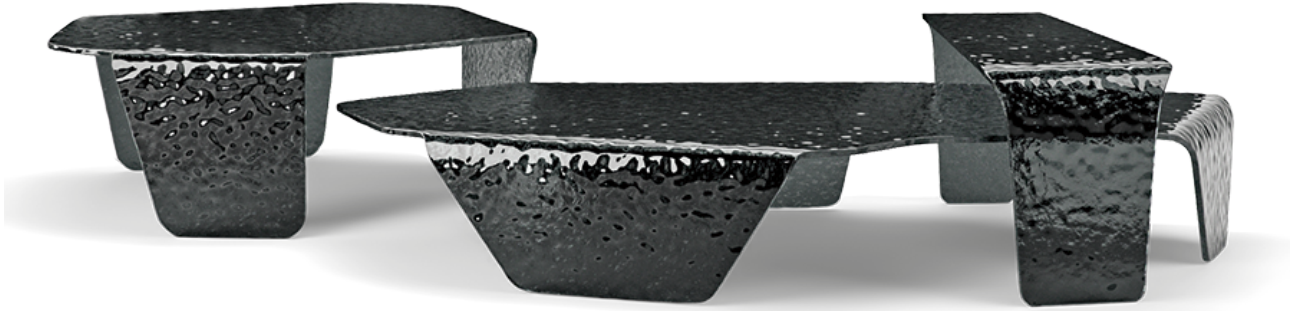

ARKETIPO / SIDE-TABLES

# CHIMERA

designed by Dainelli Studio 2020

**TOP AND STRUCTURE:** curved and hammered smoked glass or "Pacific Blue" glass, thickness 12 mm.

## Coffee Table

---