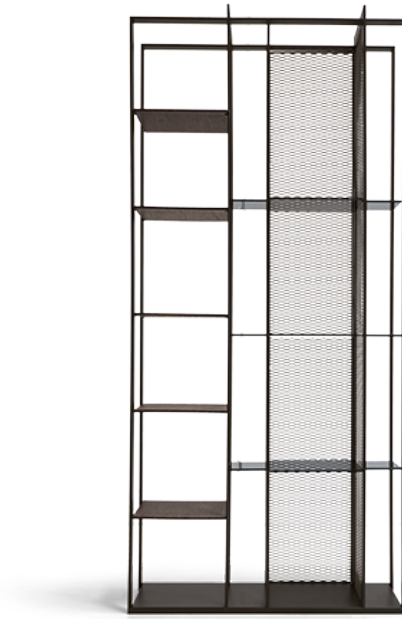

ARKETIPO / COMPLEMENTS

ELECTRA

designed by Mauro Lipparini 2018

STRUCTURE: metal varnished micaceous brown, metal mesh in titanium finish.

SHELVES: smoked glass and wood, moka oak or sucupira.

Bookshelf

6300901